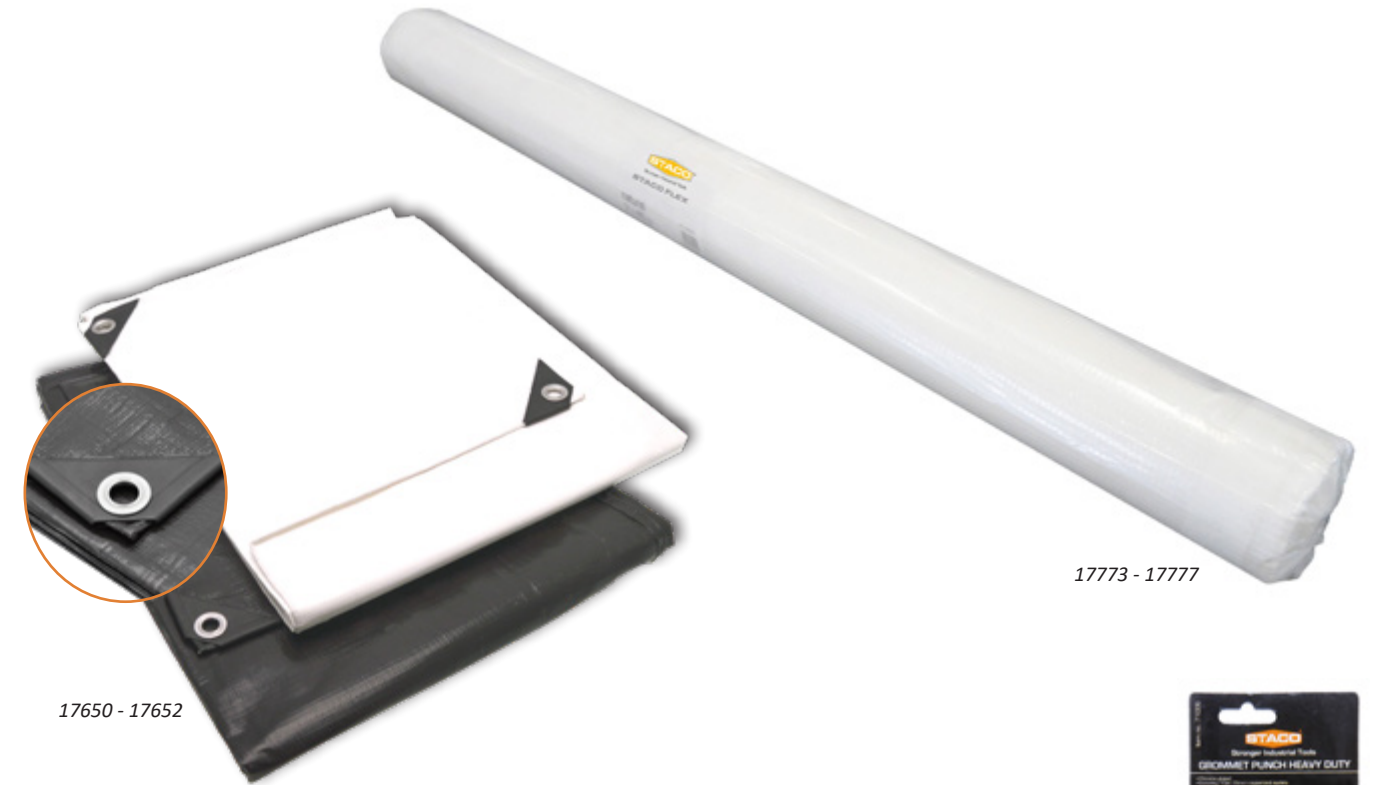

STACO FLEX SCAFFOLDING TARPAULINS

Item no.	Brand	Product description	Barcode / EAN-13	Pcs/Colli
17773	STACO	STACO FLEX scaffolding tarpaulin, 2,20 x 40,0 m	5707345177736	1
17777	STACO	STACO FLEX scaffolding tarpaulin, 3,20 x 40,0 m	5707345177774	1

FENCE TARPAULINS

Item no.	Brand	Product description	Barcode / EAN-13	Pcs/Colli
17650	STACO	Fence tarpaulin, 1,76 x 3,41 m WHITE	5707345176500	25
17652	STACO	Fence tarpaulin, 1,76 x 3,41 m BLACK	5707345176524	25

ACCESSORIES FOR TARPAULINS

Item no.	Brand	Product description	Barcode / EAN-13	Pcs/Colli
71002	STACO	Grommet punch, Heavy Duty, incl. 11 pcs. 16 mm copperized eyelets	5707345710025	12
71004	STACO	Eyelets, 25 pcs., for grommet punch	5707345710049	24
71006	STACO	Grommet punch, Heavy Duty, incl. 10 pcs. 16 mm copperized eyelets	5707345710063	12
71007	STACO	Eyelets, 16 mm, for grommet punch, 15 pcs.	5707345710070	12
71008	STACO	Bungee for tarpaulins, 500 mm, 4 pcs.	5707345710087	12
71009	STACO	Eyelets, 10 pcs., plastic, black	5707345710094	12
71010	STACO	PE plastic with rubber cord in PP fabric, 25 cm, Black, Tensile strength 50 kg, 100 pcs.	5707345710100	1
17479	STACO	Repair kit, 3 pcs. for Heavy Duty tarpaulins, Contents: 2 pcs. 28 x 20 cm + special glue 25 ml.	5707345174797	1

17773 - 17777

17650 - 17652