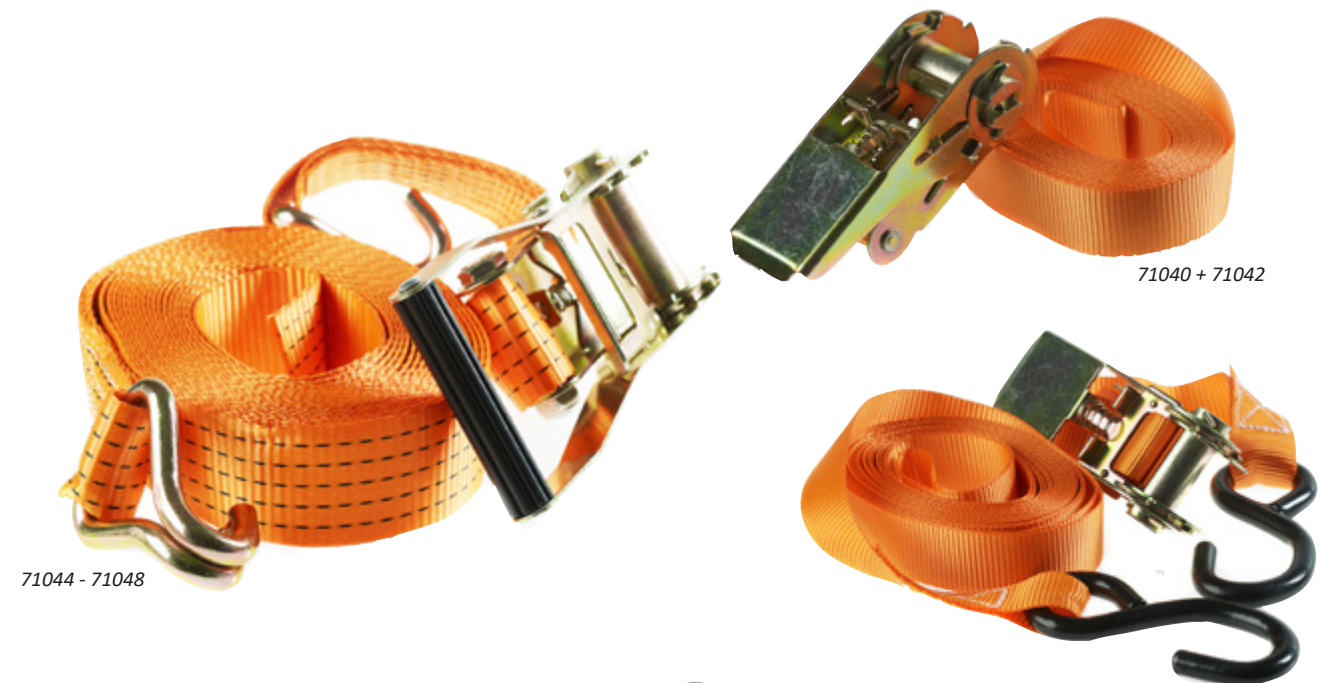

TIE DOWNS

Item no.	Brand	Product description	Barcode / EAN-13	Pcs/Colli
71040	STACO	Tie down, w. ratchet, 25 mm x 5 m, ORANGE Break strength 560 kg / Lashing capacity: 280 kg, EN12195-2	5707345710407	6
71041	STACO	Tie down, w. ratchet & S-hook, 25 mm x 5 m, ORANGE Break strength 560 kg / Lashing capacity: 280 kg, EN12195-2	5707345710414	6
71042	STACO	Tie down, w. ratchet, 25 mm x 5 m, ORANGE Break strength 1600 kg / Lashing capacity: 800 kg, EN12195-2	5707345710421	24
71043	STACO	Tie down, w. ratchet & S-hook, 25 mm x 5 m, ORANGE Break strength 800 kg / Lashing capacity: 400 kg, EN12195-2	5707345710438	18
71044	STACO	Tie down, w. ratchet & J-hook, 38 mm x 6 m, ORANGE Break strength 2000 kg / Lashing capacity: 1000 kg, EN12195-2	5707345710445	8
71046	STACO	Tie down, w. ratchet & J-hook, 50 mm x 9 m, ORANGE Break strength 4000 kg / Lashing capacity: 2000 kg, EN12195-2	5707345710469	6
71048	STACO	Tie down, w. ratchet & J-hook, 50 mm x 9 m, ORANGE Break strength 5000 kg / Lashing capacity: 2500 kg, EN12195-2	5707345710483	5