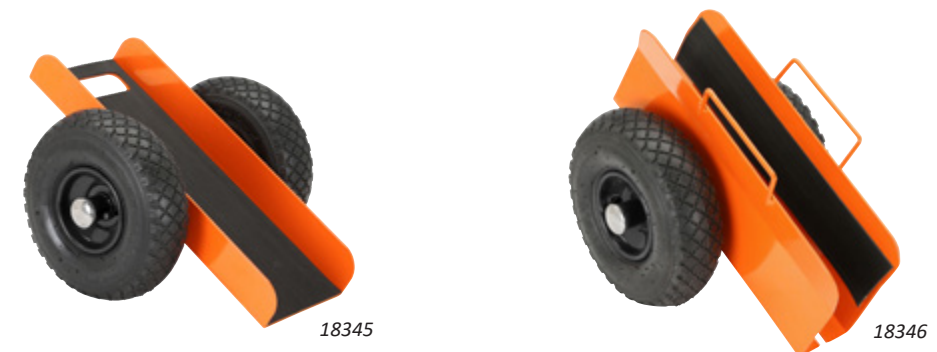

## PLASTER BOARD DOLLIES

Item no.	Brand	Product description	Barcode / EAN-13	Pcs/Colli
18345	STACO	Plaster board dolly w. pneumatic wheels	5707345183454	1
18346	STACO	Plaster board dolly w. pneumatic wheels and squeeze-function	5707345183461	1